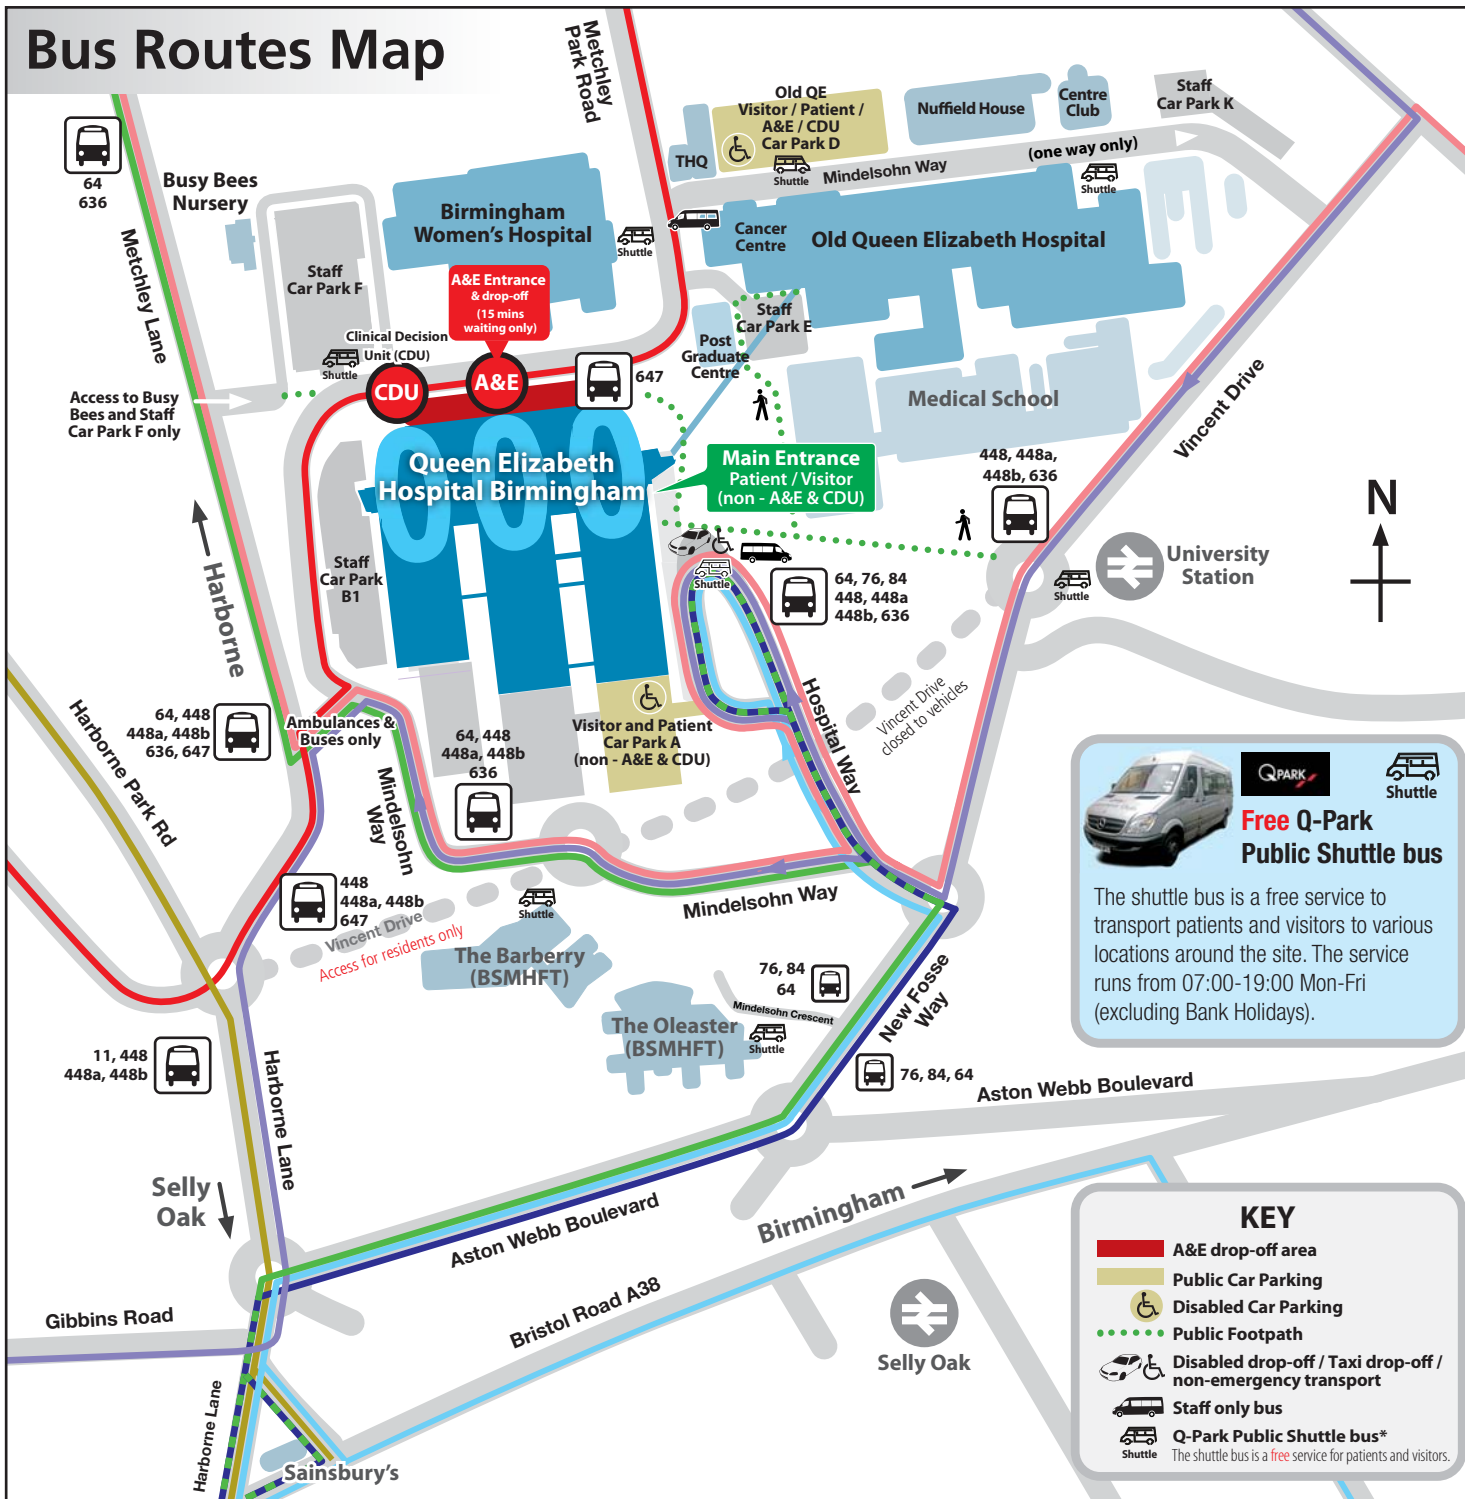

# Bus Routes Map

**Queen Elizabeth Hospital Birmingham**   
 Part of University Hospitals Birmingham  
 NHS Foundation Trust

**Queen Elizabeth Hospital Birmingham**  
 Mindelsohn Way  
 Edgbaston  
 Birmingham  
 B15 2WB  
[www.uhb.nhs.uk](http://www.uhb.nhs.uk)

**Public bus services to Queen Elizabeth Hospital Birmingham.**  
 Operated by National Express West Midlands unless otherwise shown.

- **11** Outer Circle (every 10 mins / 20 mins evening & Sunday)
- **64** Harborne - Selly Oak - Northfield - Longbridge - Rubery (Monday to Friday only 0830 - 1500, every 10 minutes - operated by Green Bus)
- **76** Solihull - Shirley - Yardley Wood - Kings Heath - Selly Park - Selly Oak - Hospital (every 20 mins day / 30 mins evening & Sunday)
- **84** Hawkesley - Kings Norton - Cotteridge - Selly Oak - Hospital (every 60 minutes - there is no evening or Sunday service)
- **448/448a/448b** West Bromwich - Londonderry - Bearwood - Harborne - Hospital - Weoley Castle - Barley Green (every 30 minutes)
- **636** Halesowen - Quinton - Harborne - Hospital - City Centre New Street Station/Markets (every 20 mins day / 60 mins evening / 30 min Sunday - Some evening and all Sunday journeys are operated by VIP Contracts)
- **647** Five Ways - Moorpool - Harborne - Hospital - Selly Oak - Weoley Castle (every 60 minutes no evening or Sunday service and is operated by Midland)

**Free Q-Park Public Shuttle bus**

The shuttle bus is a free service to transport patients and visitors to various locations around the site. The service runs from 07:00-19:00 Mon-Fri (excluding Bank Holidays).