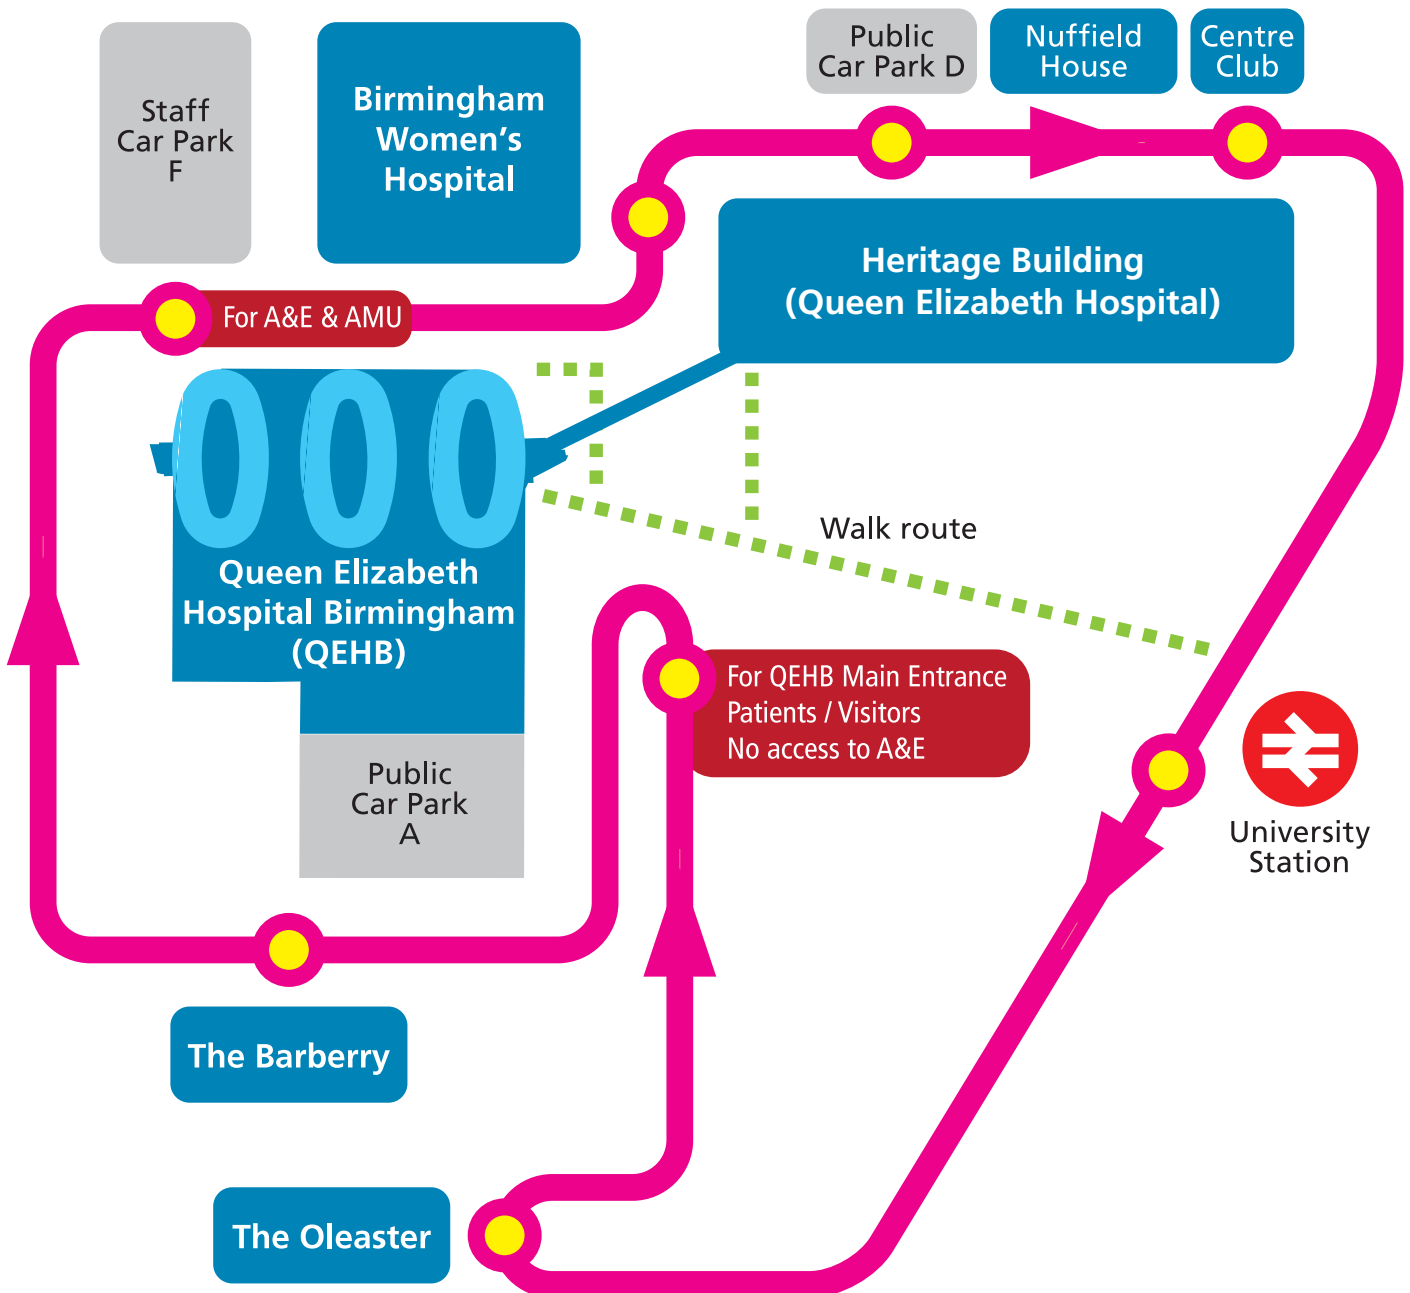

Free Q-Park Public Shuttle bus

The shuttle bus is a free service to transport patients and visitors to various locations around this site.

The service runs from **07:00-19:00 Mon-Fri** (excluding Bank Holidays).

 Shuttle Bus Stop

This map is not to scale.

A more detailed map of this site can be obtained from www.uhb.nhs.uk