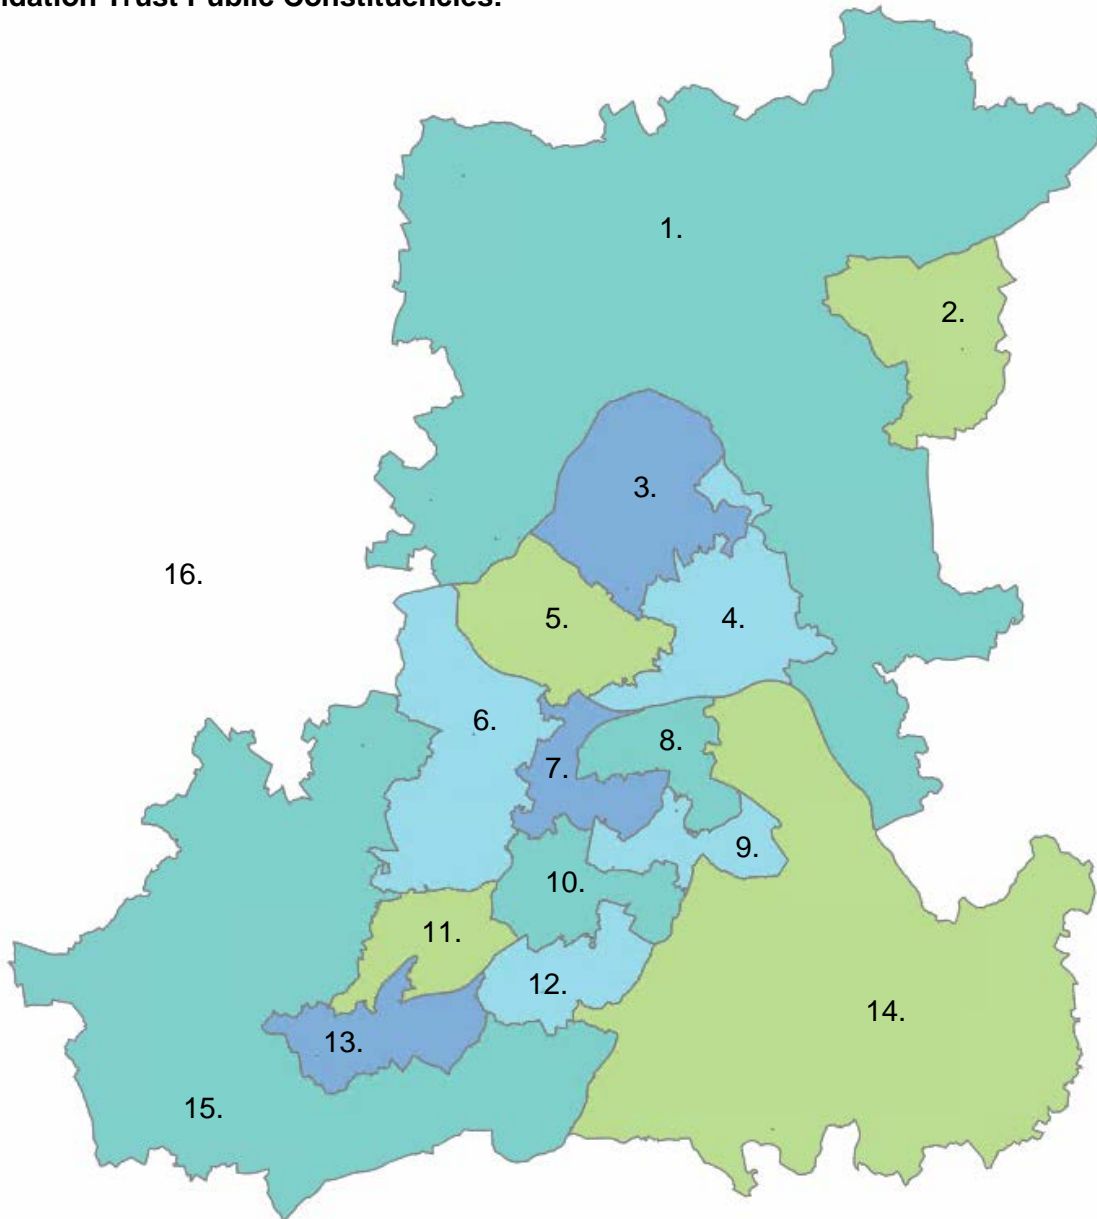

University Hospitals Birmingham NHS Foundation Trust Public Constituencies:

University Hospitals Birmingham NHS Foundation Trust Public Constituencies

1	Lichfield, Northwest and Northeast	9	Birmingham East
2	Tamworth	10	Birmingham Southeast
3	Sutton Coldfield North	11	Birmingham Southwest
4	Sutton Coldfield South	12	Birmingham South
5	Birmingham North	13	Birmingham Reservoirs
6	Birmingham West	14	Solihull and Meriden
7	Birmingham Central	15	Quinton, Halesowen and Southwest
8	Birmingham Heartlands	16	Rest of England and Wales