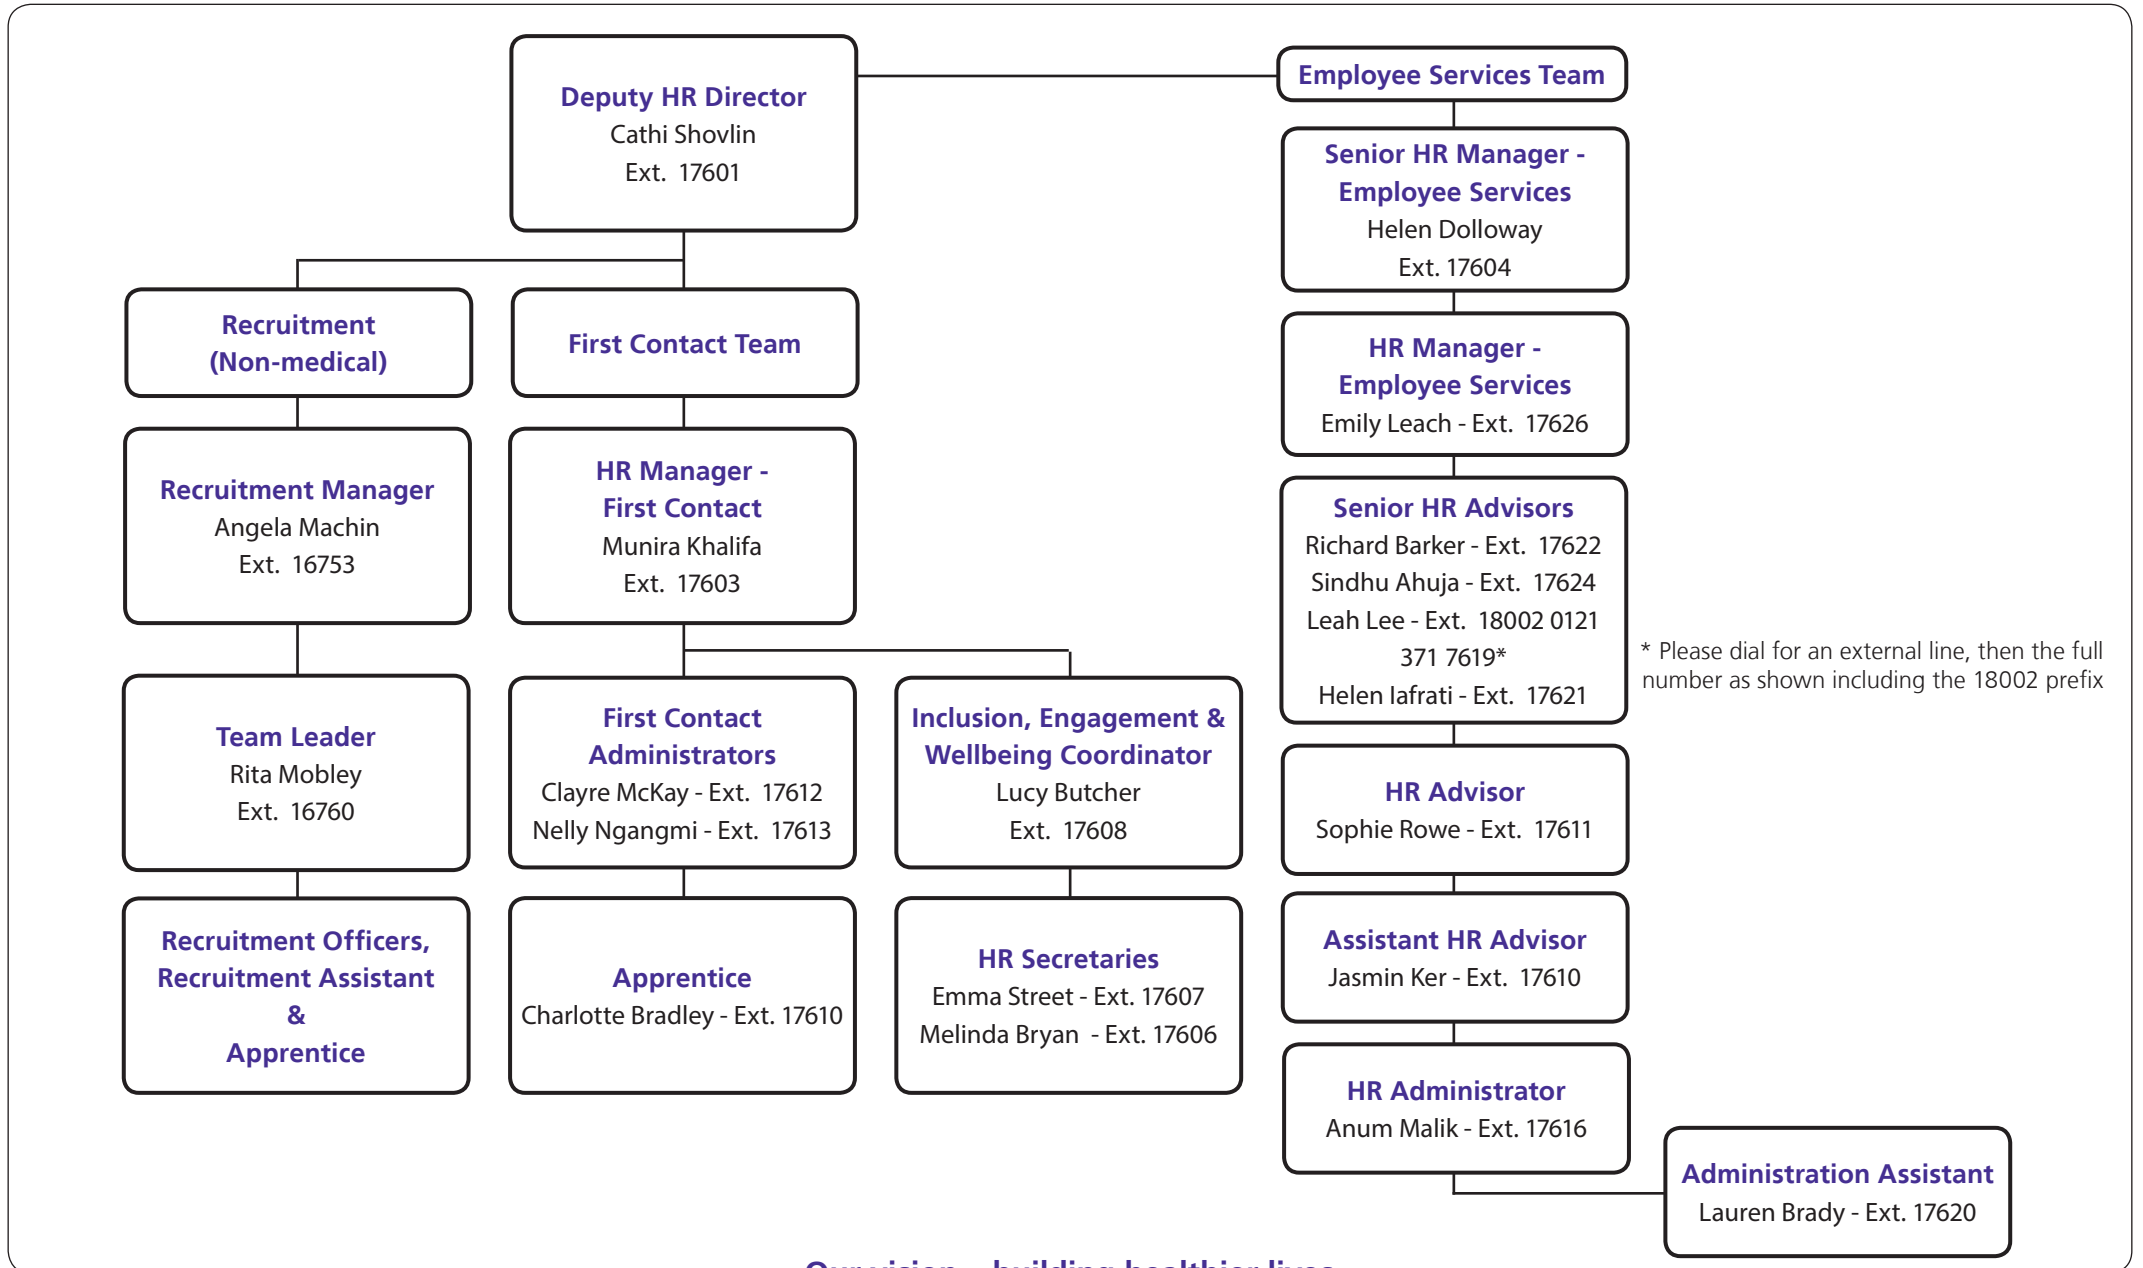

Trust Structure: QEHB Human Resources

University Hospitals Birmingham
NHS Foundation Trust

Last modified: March 2018

To reach extension numbers from outside the internal network, prefix with 0121 37

* Please dial for an external line, then the full number as shown including the 18002 prefix