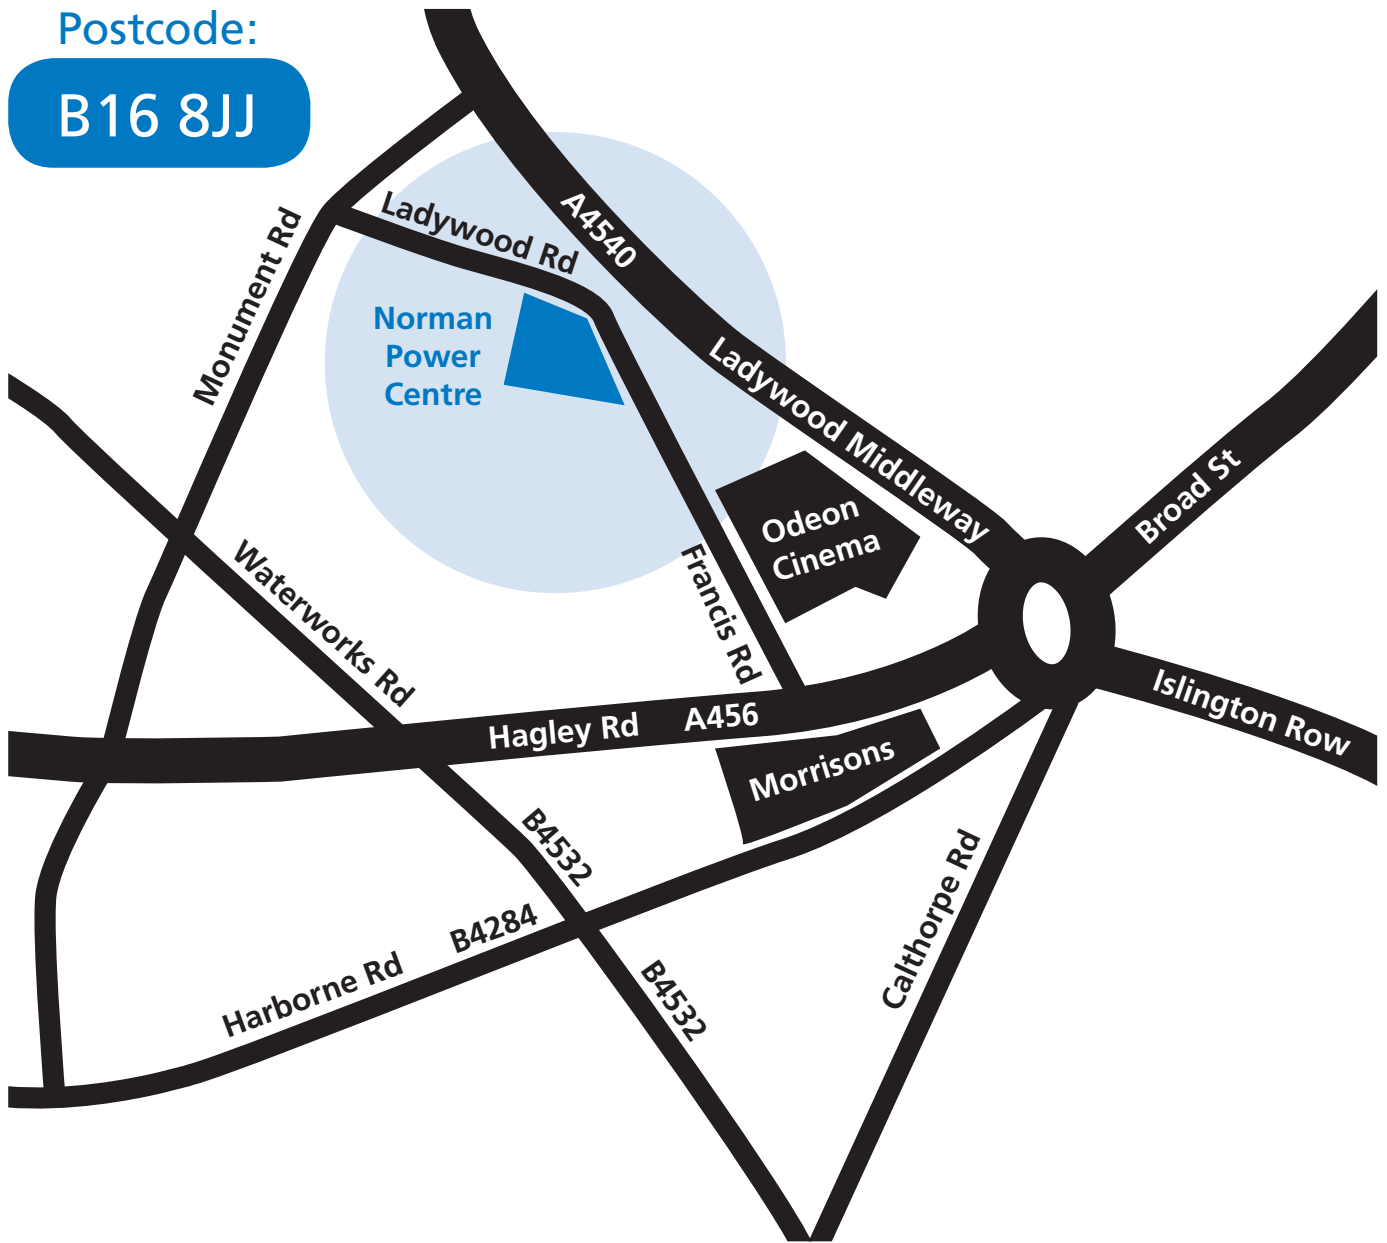

Postcode:

B16 8JJ

The Norman Power Centre
14 Sipton Road, Ladywood
Birmingham B16 8JJ
Telephone: 0121 371 2084
