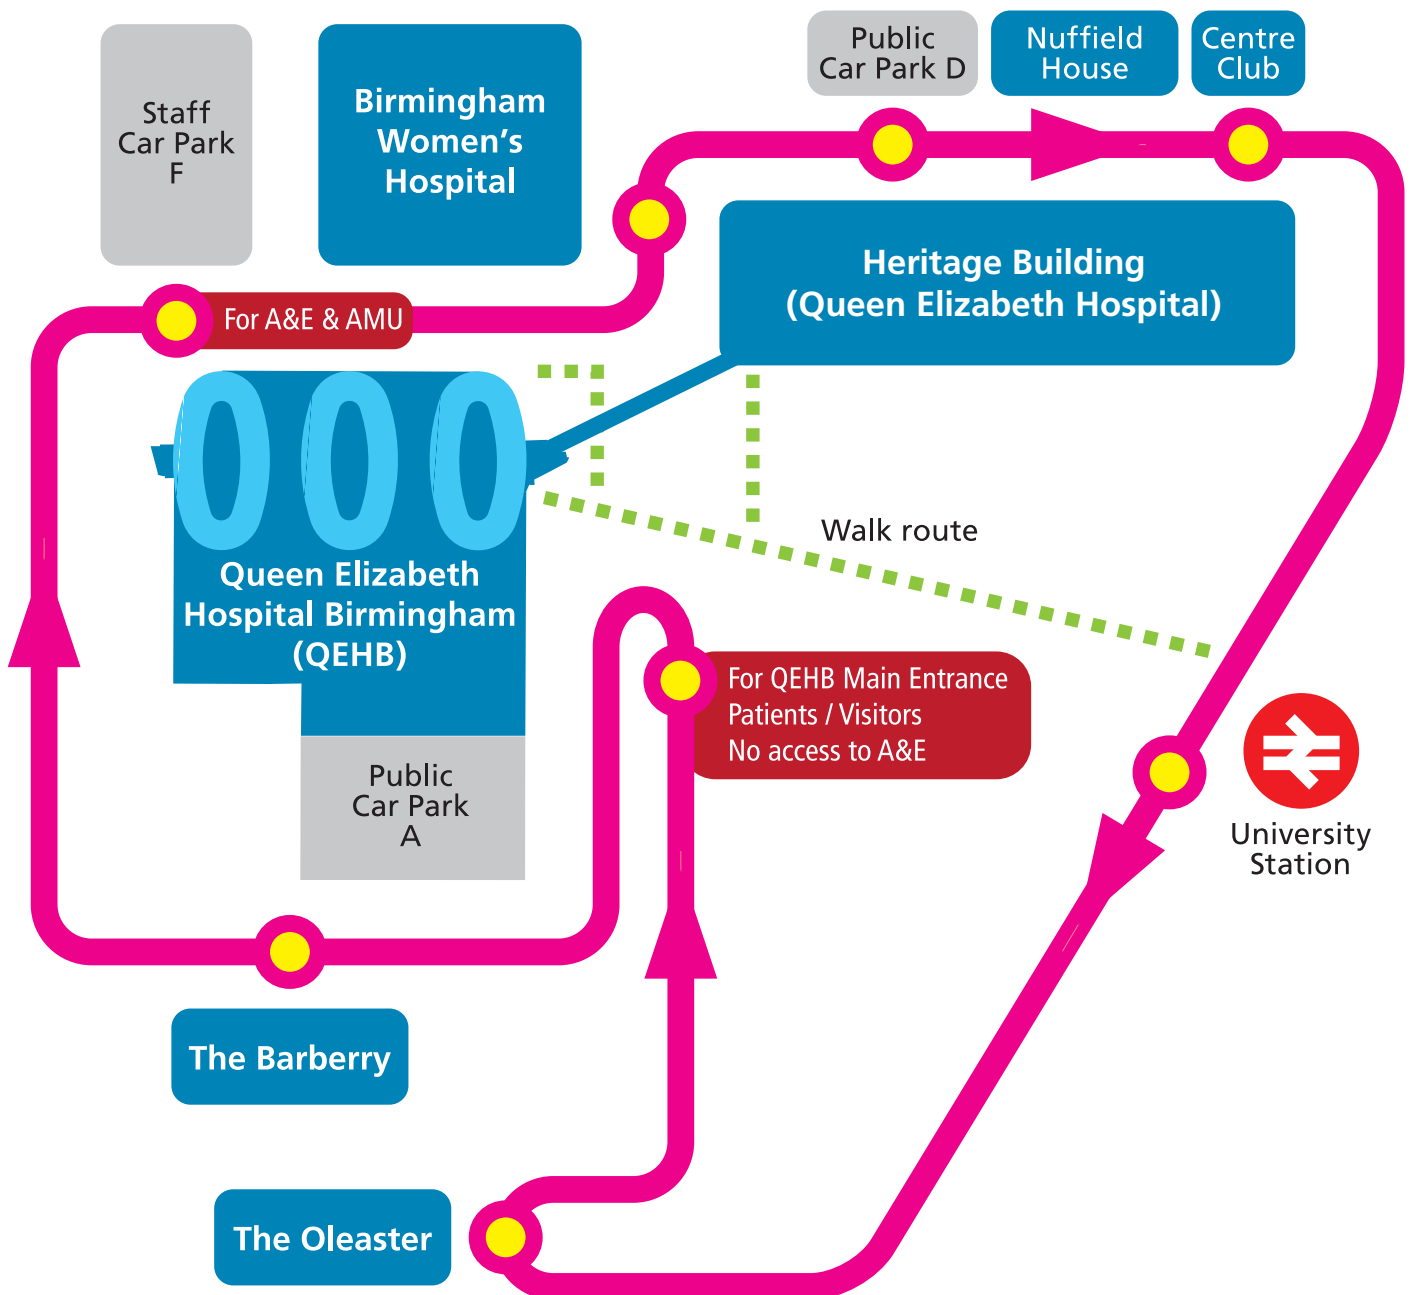

Free Q-Park Public Shuttle bus

The shuttle bus is a free service to transport patients and visitors to various locations around this site.

The service runs from **07:00-19:00 Mon-Fri** (excluding Bank Holidays).

 Shuttle Bus Stop

This map is not to scale.

A more detailed map of this site can be obtained from www.uhb.nhs.uk